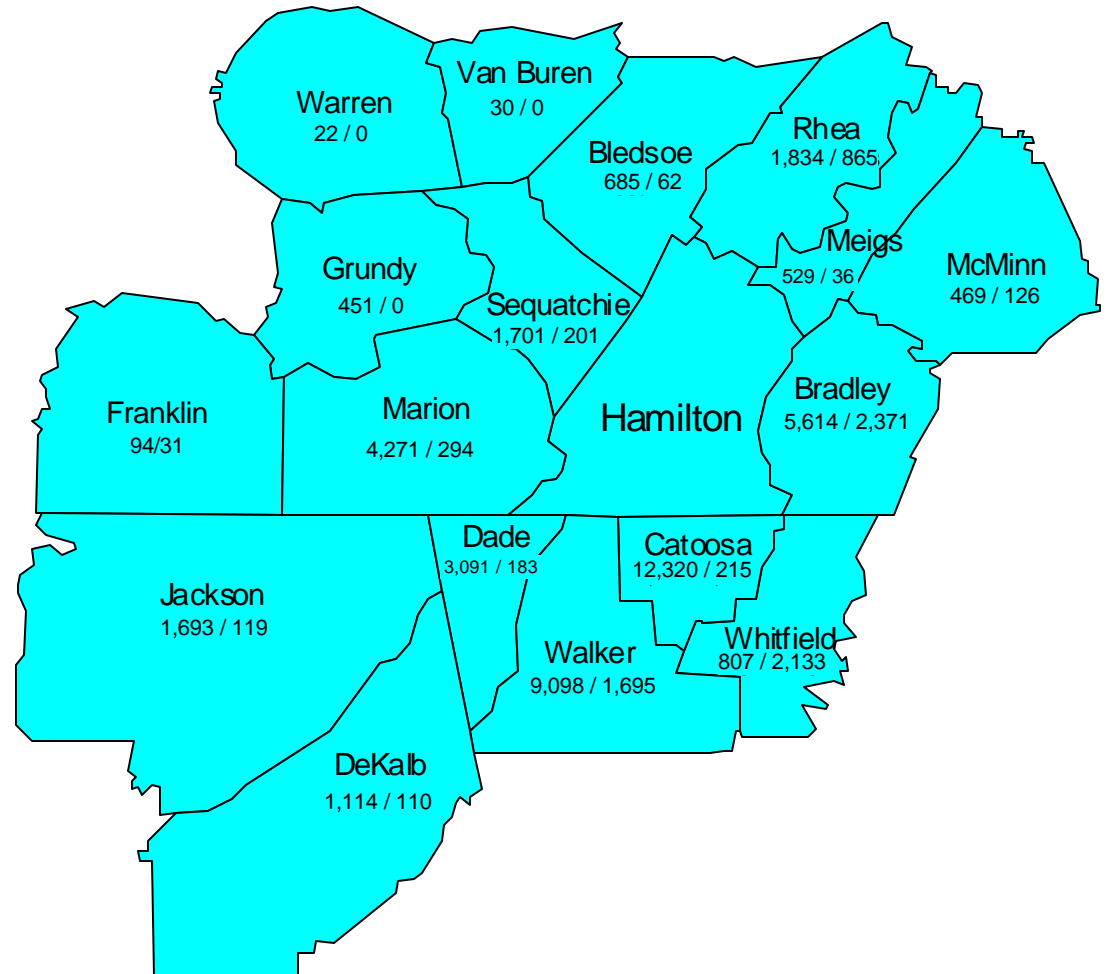

Tennessee Counties	Inflow to Hamilton County	Outflow from Hamilton County
Bledsoe	685	62
Bradley	5,614	2,371
Franklin	94	31
Grundy	451	0
Marion	4,271	294
McMinn	469	126
Meigs	529	36
Rhea	1,834	865
Sequatchie	1,701	201
Van Buren	30	0
Warren	22	0
<b>Georgia Counties</b>		
Catoosa	12,320	215
Dade	3,091	183
Walker	9,098	1,695
Whitfield	807	2,133
<b>Alabama Counties</b>		
DeKalb	1,114	110
Jackson	1,693	119

**Chattanooga Metropolitan Statistical Area (MSA)** includes Hamilton, Marion and Sequatchie counties in Tennessee and Catoosa, Dade and Walker counties in Georgia.

**Eighteen-county Labor Force Draw Area** comprised of counties listed above in addition to Hamilton County.

**Note:** The Labor Force Draw Area is defined by commuting patterns and geographic proximity to Hamilton County.